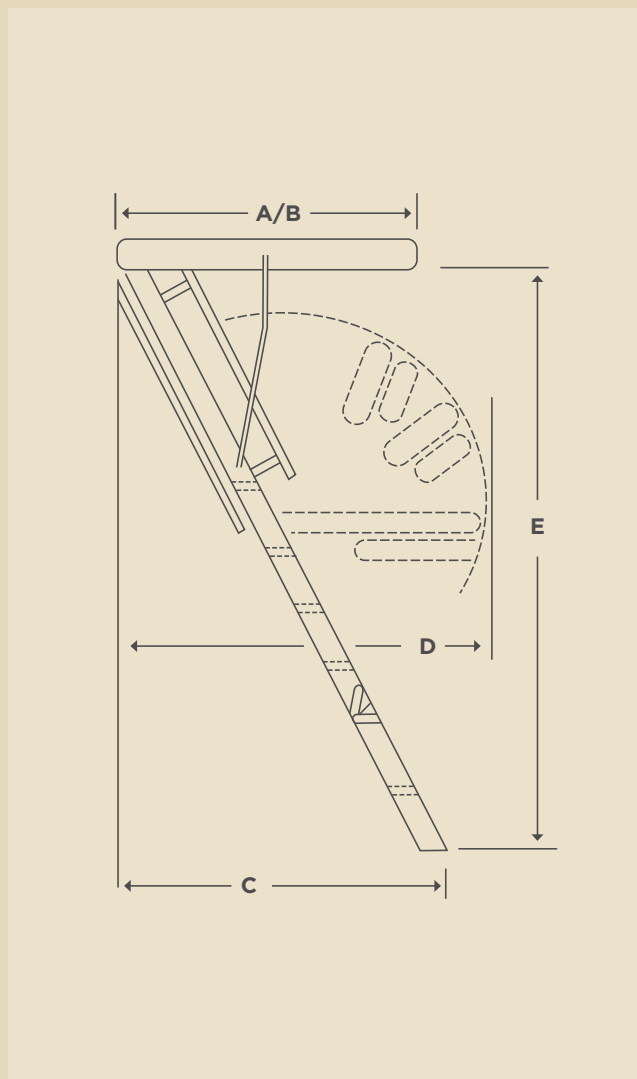

Technical specifications:

Performance - For normal / truss roof applications (up to 3.25 metres)

Metal Ladder	Frame size	Opening (A/B)	Floor ceiling (E) (max)	Standout (C)	Foldout (D)
Metal 270 58 x 111	560 x 1110mm	580 x 1126mm	2700mm	1240mm	1600mm
Metal 270 70 x 120	680 x 1184mm	700 x 1200mm	2700mm	1460mm	1670mm

Dimensions

	Tread	Stile	Packed
Depth	80mm	40mm	115/1380mm
Thickness	30mm	20mm	565/685mm
Width	335mm	-	270mm

Optional Extras

Accessory	Application
Turbine ventilator	Quality Edmonds "Windmaster" turbine ventilators ventilates and controls temperature and moisture
Turbo beam ventilator	"Turbo Beam" clear turbine ventilator keeps your attic cooler in summer and gives light all year round
Ceiling hand rail	Metal loop handrail in ceiling for extra safety
Balustrade	Added security of a rail around your ceiling opening

Ask about our dust proof room package deals.

Features:

- Constructed from metal.
- Grooved anti-slip treads.
- Thermally insulated trapdoor.
- Pre-finished spring-hinged white trapdoor.
- Suitable for DIY by general handy person or professional installation by Attic Group trades people.

sydney head office

- 619 princes hwy, tempe NSW 2044
- ph: 61 2 9018 0000
- fax: 61 2 9018 0099
- e: syd@atticgroup.com.au

melbourne

- 1259 north rd, oakleigh VIC 3166
- ph: 61 3 9575 8882
- fax: 61 3 9570 8892
- e: melb@atticgroup.com.au

adelaide

- 671 marion rd, ascot park SA 5043
- ph: 61 8 8177 0054
- fax: 61 8 8277 7639
- e: adel@atticgroup.com.au

brisbane

- 17 robinson rd, virginia QLD 4014
- ph: 61 7 3865 6600
- fax: 61 7 3865 6090
- e: bris@atticgroup.com.au

1300 655 525 ▶ www.atticgroup.com.au